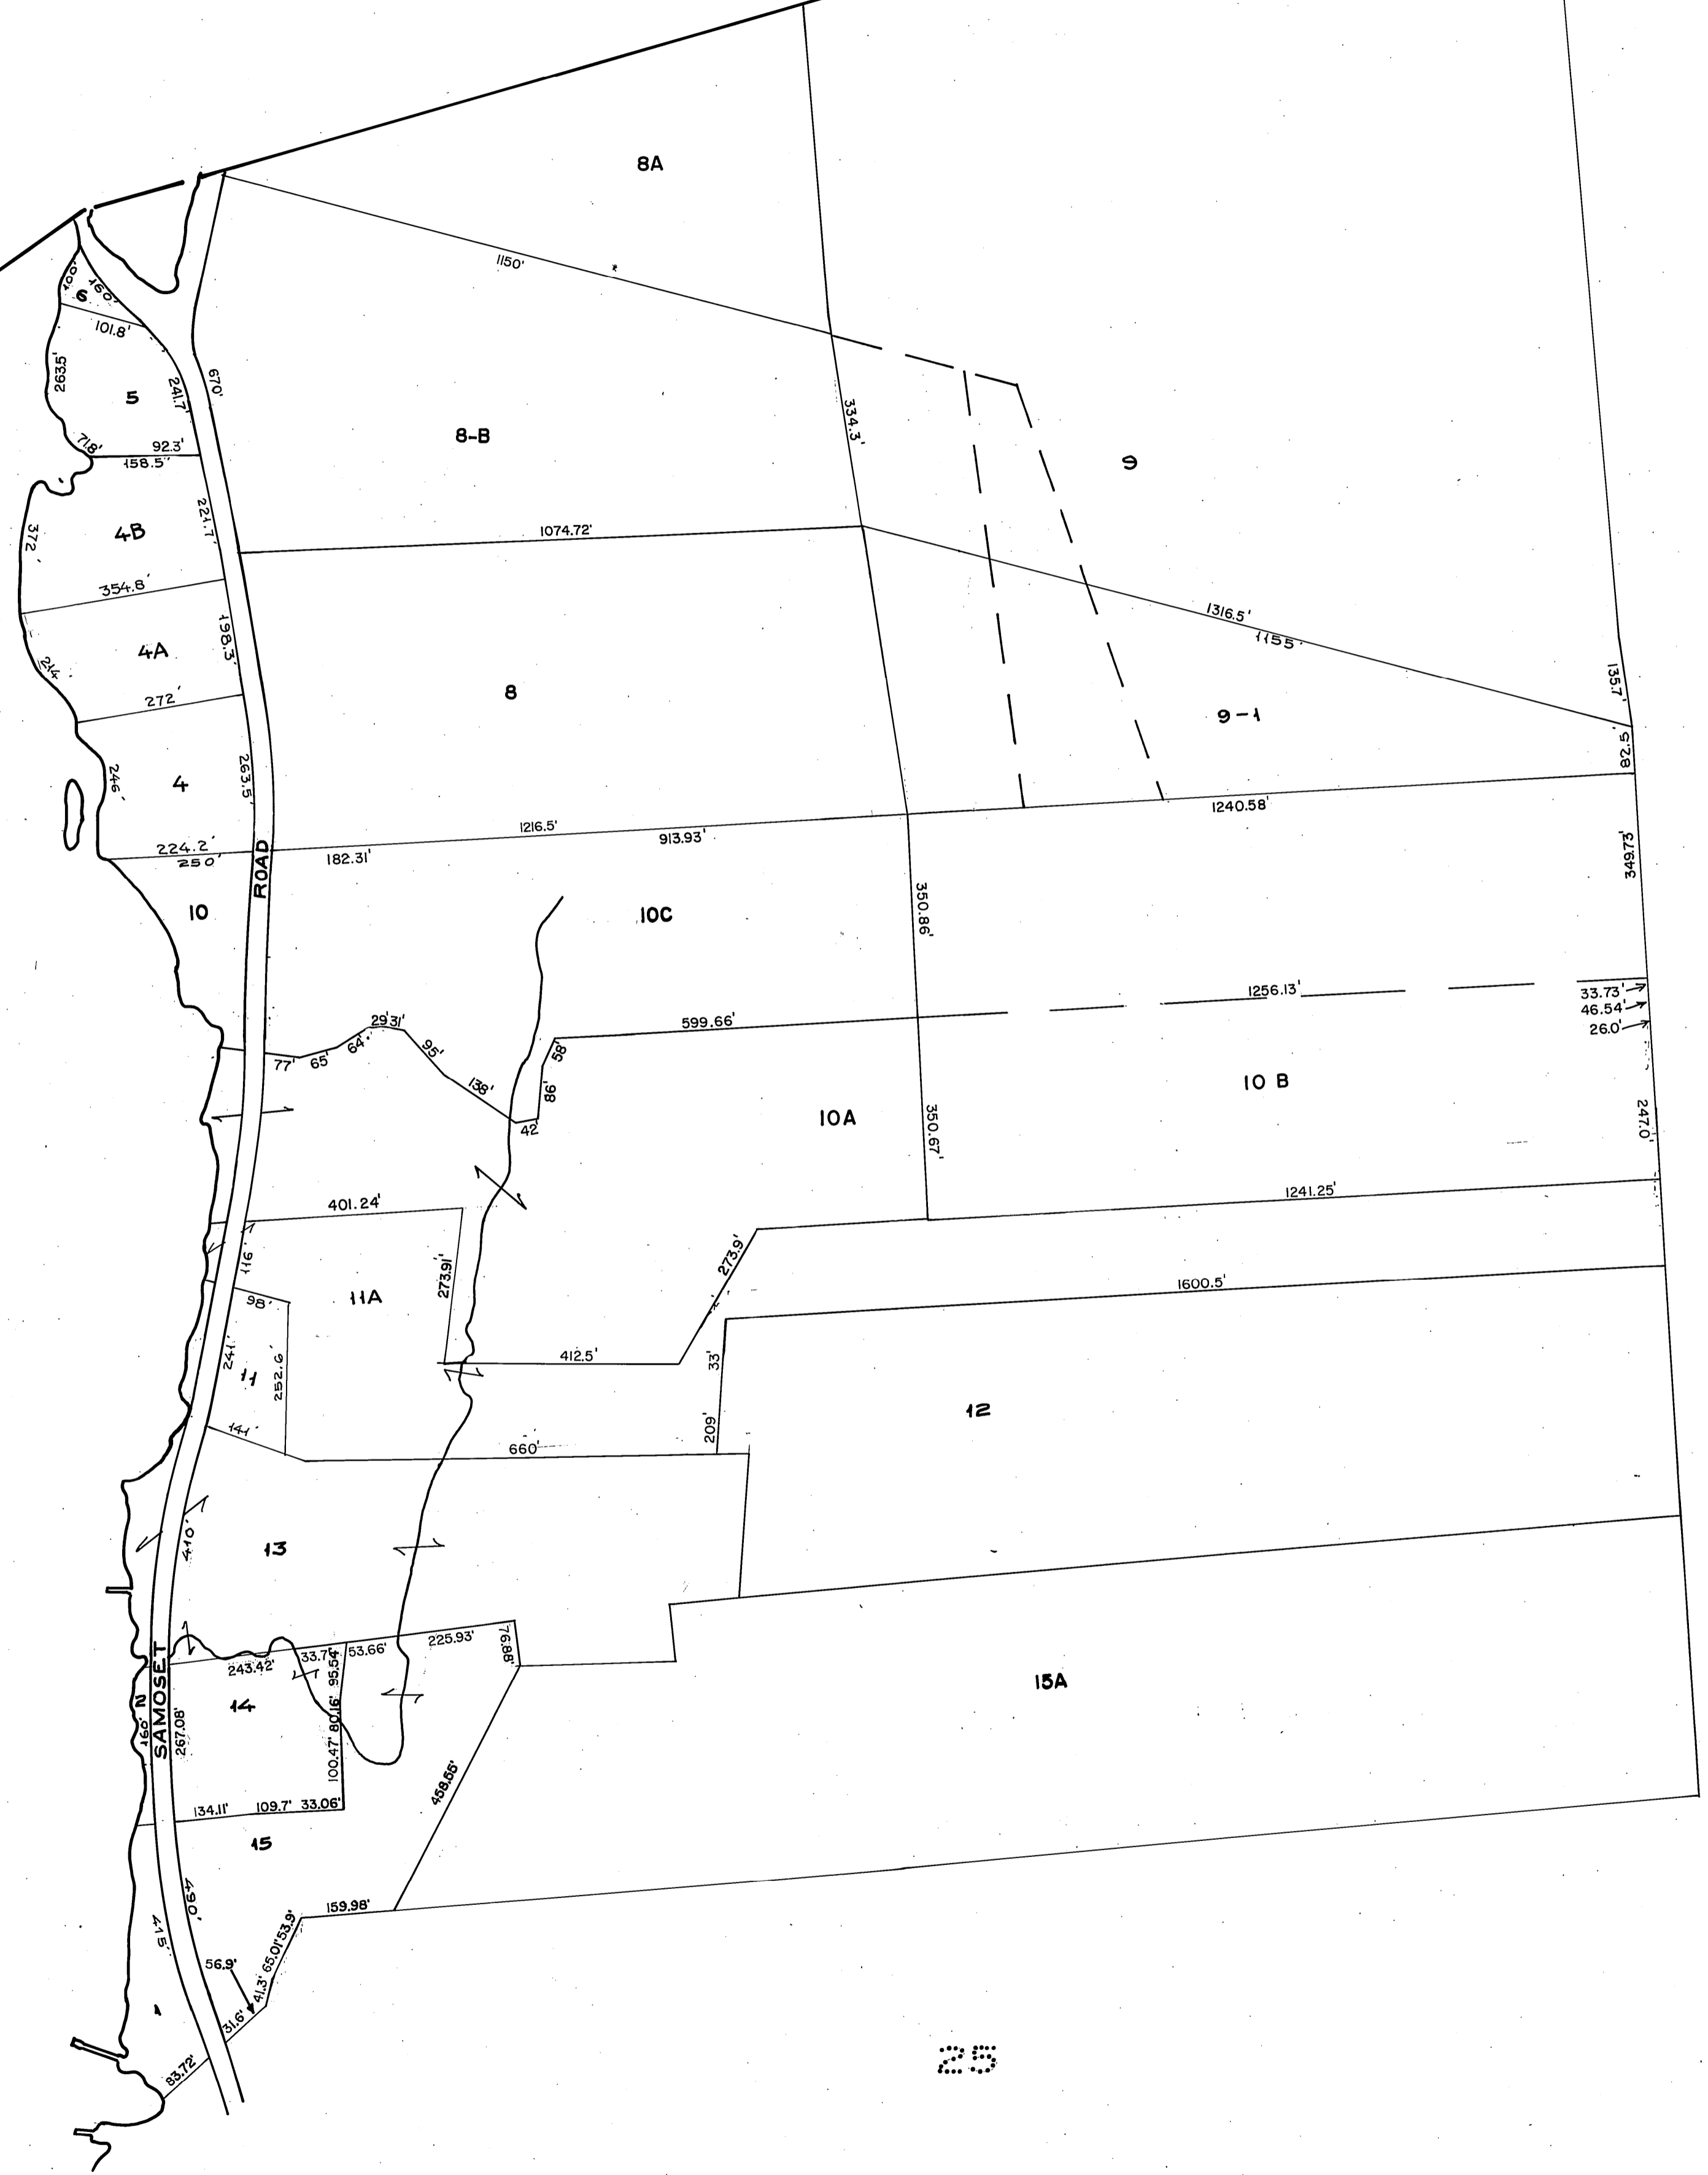

BOOTHBAY

BAY

SHEEPSHOTT

27

28

25

IndianTown  
Island

**LEGEND**  
 PARCEL NUMBERS ..... 1  
 ADJACENT MAPS ..... 2  
 MATCH LINE .....

For Assessment Purposes  
 Not to be used for Conveyances

PROPERTY MAP  
 TOWN OF BOOTHBAY HARBOR  
 LINCOLN COUNTY, MAINE  
 PREPARED BY  
 JAMES W. SEWALL COMPANY OLD TOWN, MAINE  
 SCALE 1 INCH = 200 FEET