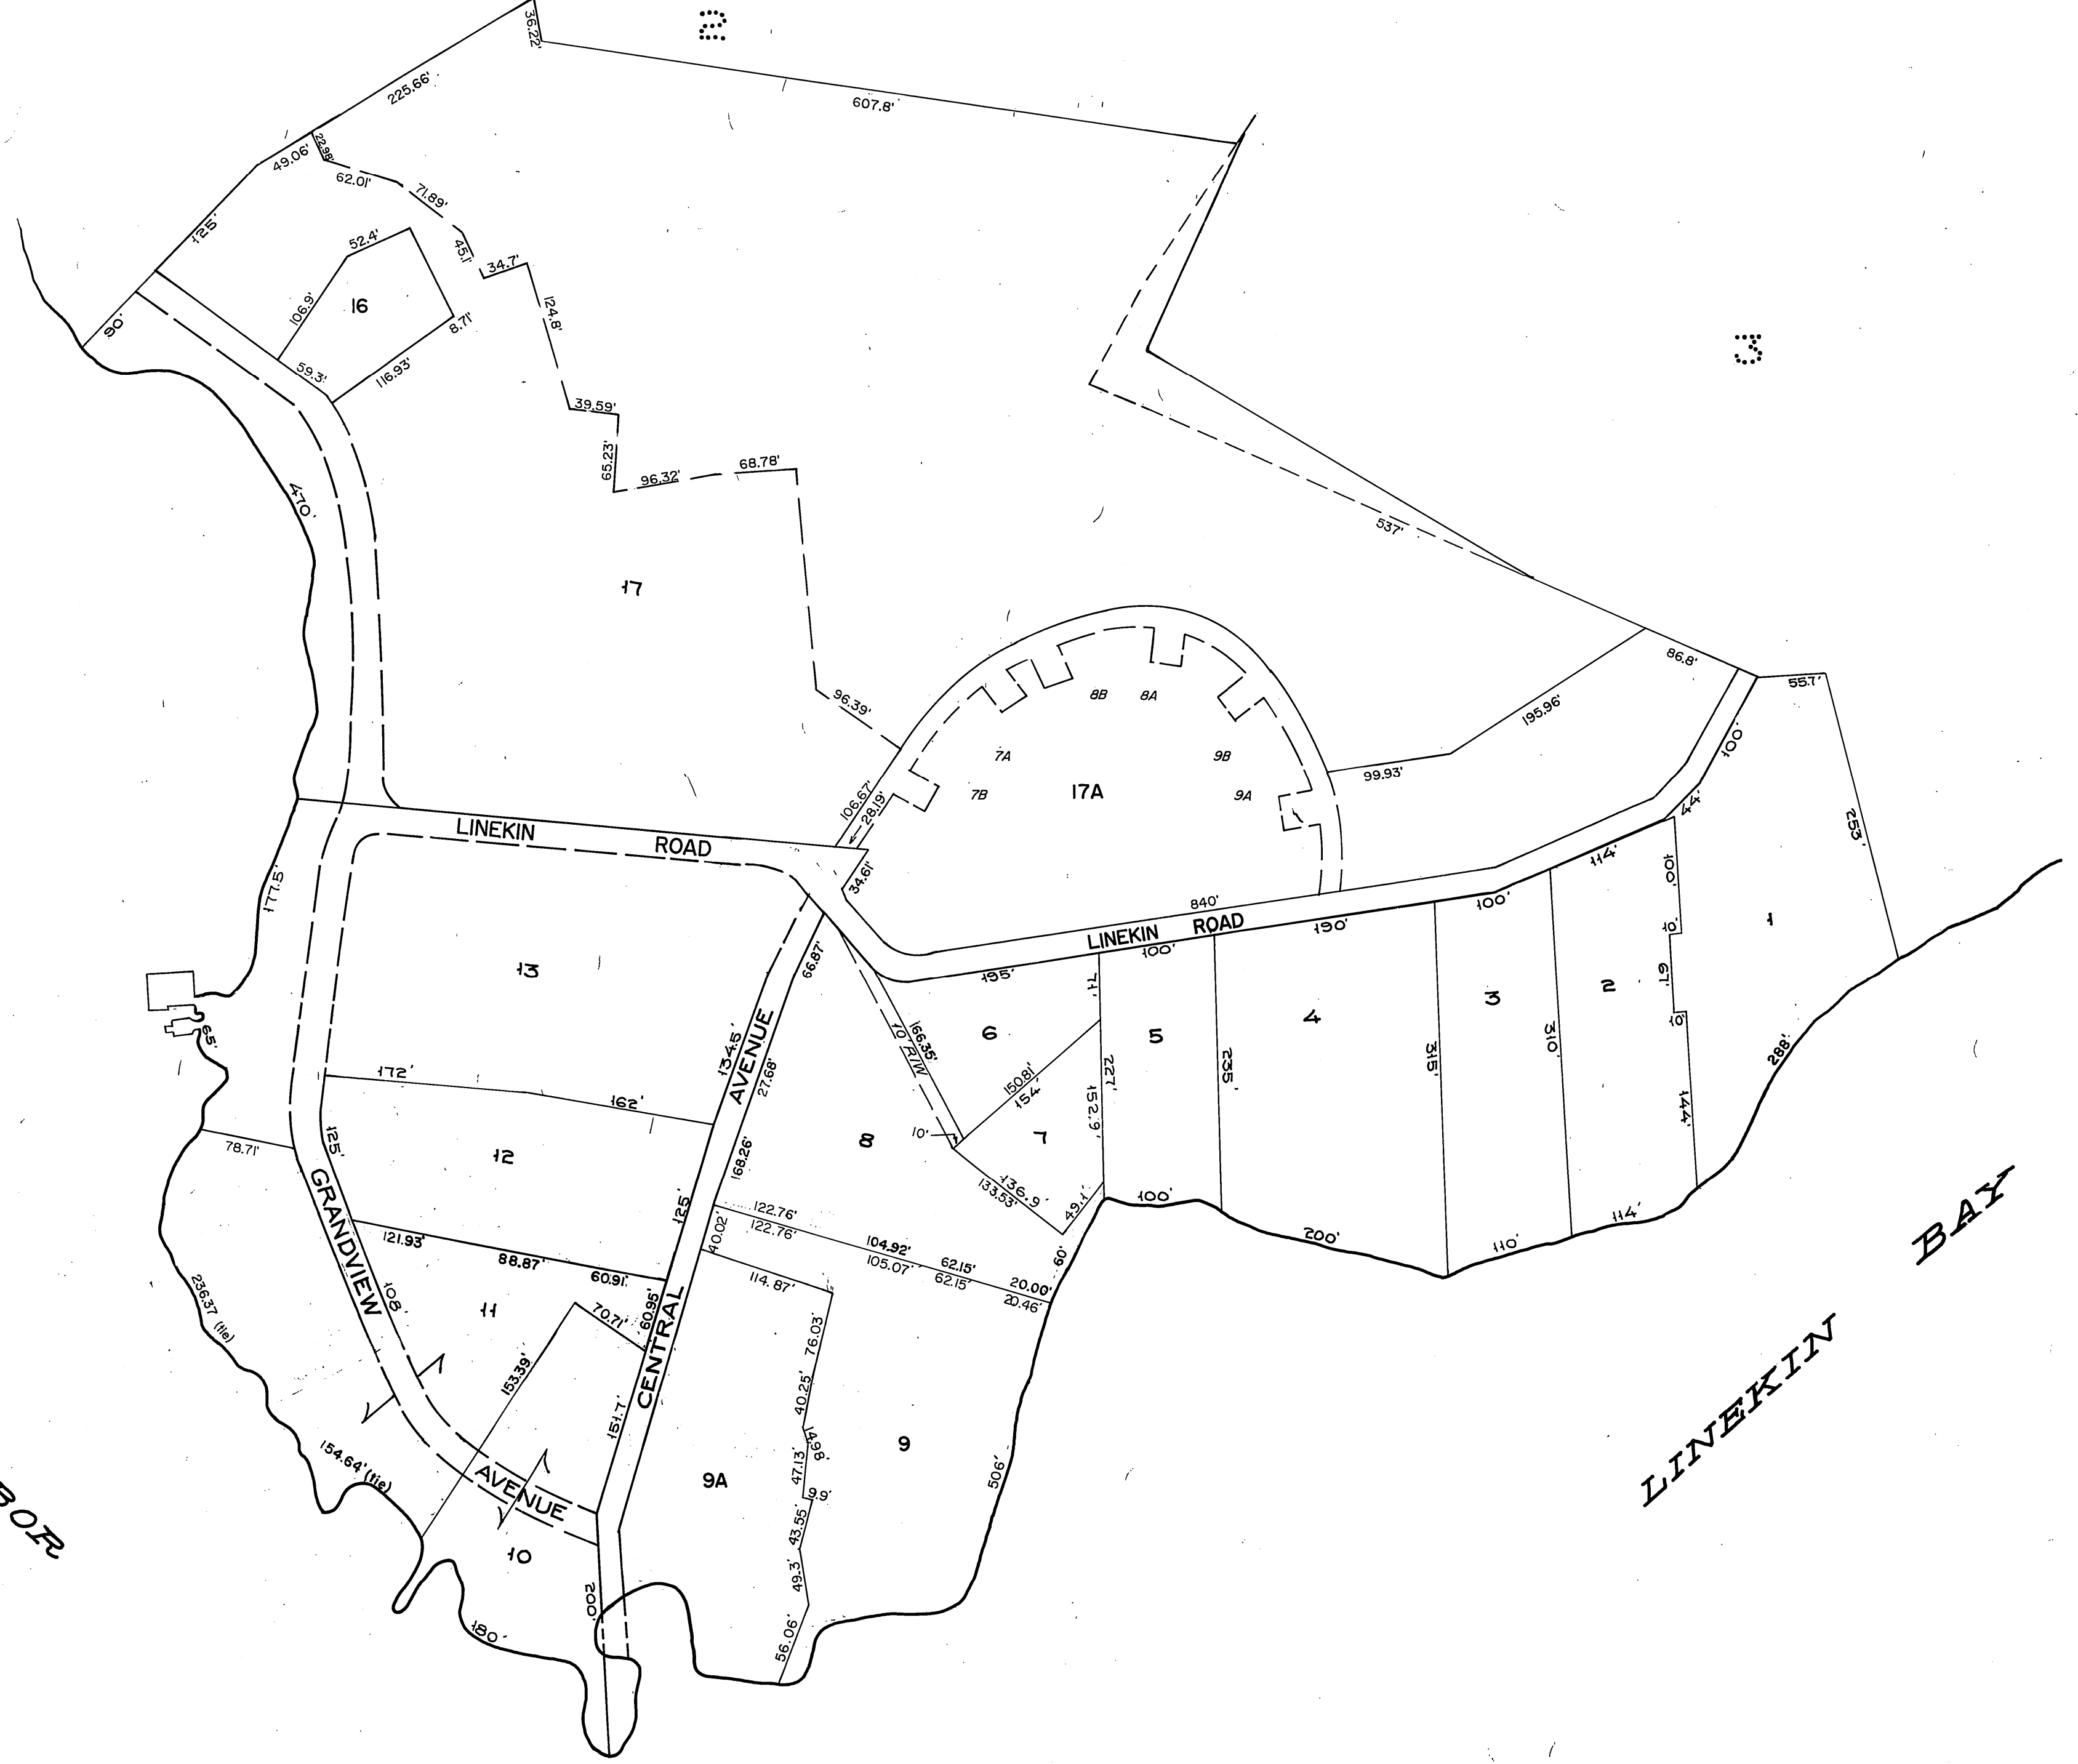

BOOTHBAY HARBOR

Spruce Point

LINEKIN BAY

LEGEND

PARCEL NUMBERS 1

ADJACENT MAPS 2

MATCH LINE 3

For Assessment Purposes
Not to be used for Conveyances

PROPERTY MAP
TOWN OF BOOTHBAY HARBOR
LINCOLN COUNTY, MAINE
PREPARED BY
JAMES W. SEWALL COMPANY OLD TOWN, MAINE
SCALE 1 INCH = 100 ± FEET